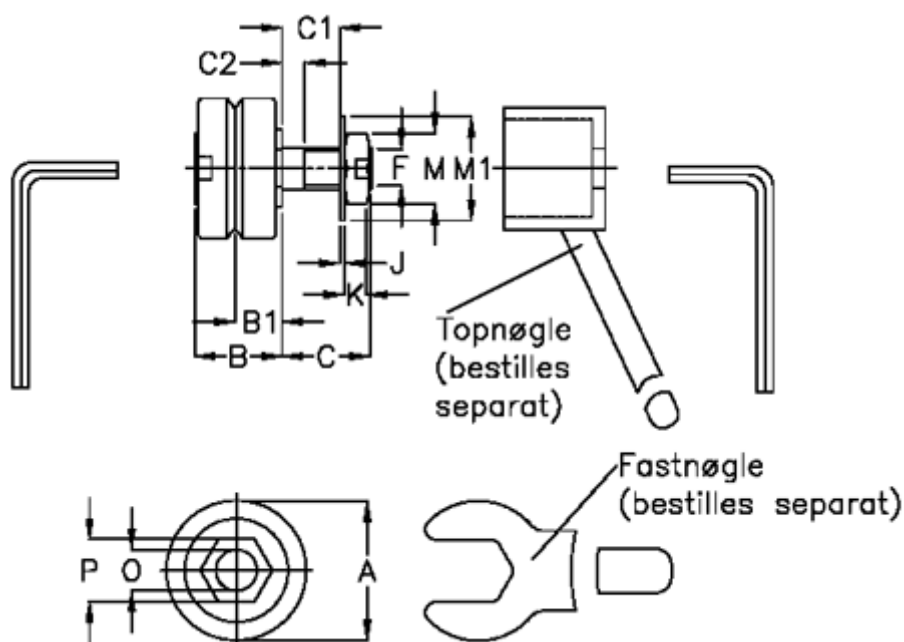

Article number: 057153205403

Description: HEPCO GV3 bearing LJ 54 CNS
Standard With Long Stud

Measures

a = 54.0

B = 34.7

B1 = 19.00

C = 30.0

C1 = 20.4

C2 = 7.9

F = M14 x 1,5

J = 1.60

K = 8.0

M = 22

M1 = 28

O = 14

P = 27

Weight kg/1000 = 0.425